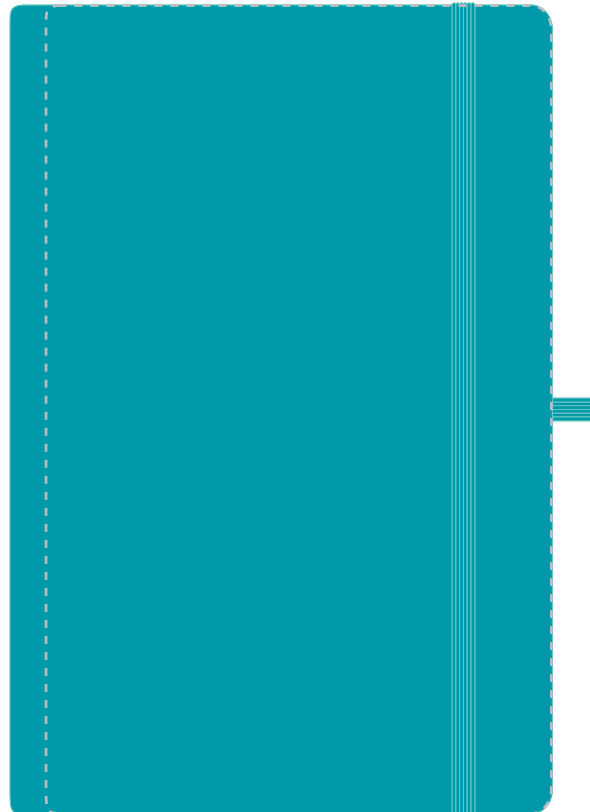

Your Ref:
Our Ref:

Quantity:
Version: 1

Product Code: QS0345
Product Colour: TEAL

PRINTING CONCERNS:

Please note that this product has Sustainability Markings that are not visible from this perspective

We stock this item in the following colours

**PANTONE REFERENCE(S)**

- Debossing / Foil Blocking
(Edge to Edge)

ARTWORK SCALE 50%

Product Image for visualisation
- colours may vary

The dashed line is to demonstrate print area and will not appear on your printed item

To proceed, please approve visual via the online system.

ARTWORK SCALE 100%
Max print area: 134mm x 214mm